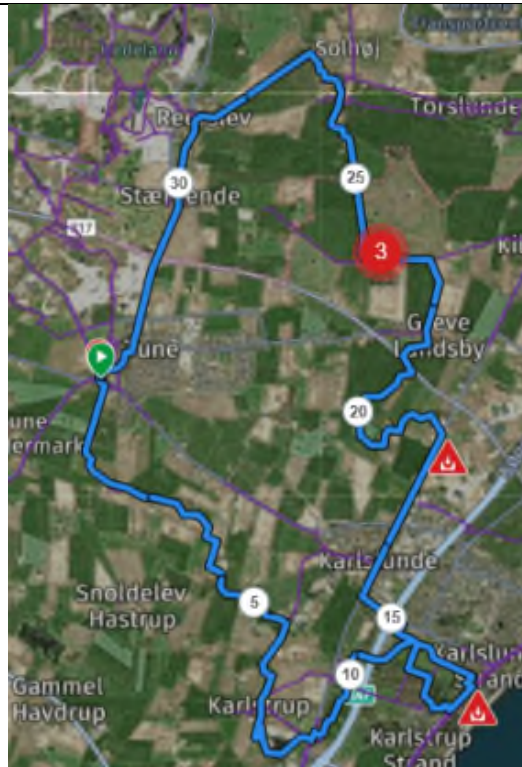

TCM – Gravelruter. Revision 2025.01.31

TCM Gravel Rute 15
33 km
150 hm

<https://connect.garmin.com/modern/course/137730856>

TCM Gravel Rute 16
36 km
140 hm