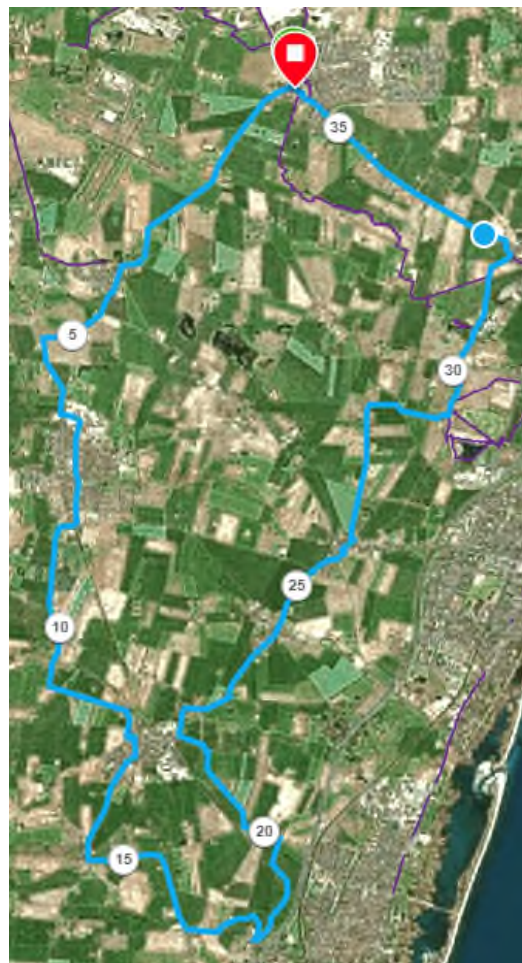

<https://connect.garmin.com/modern/course/137731062>