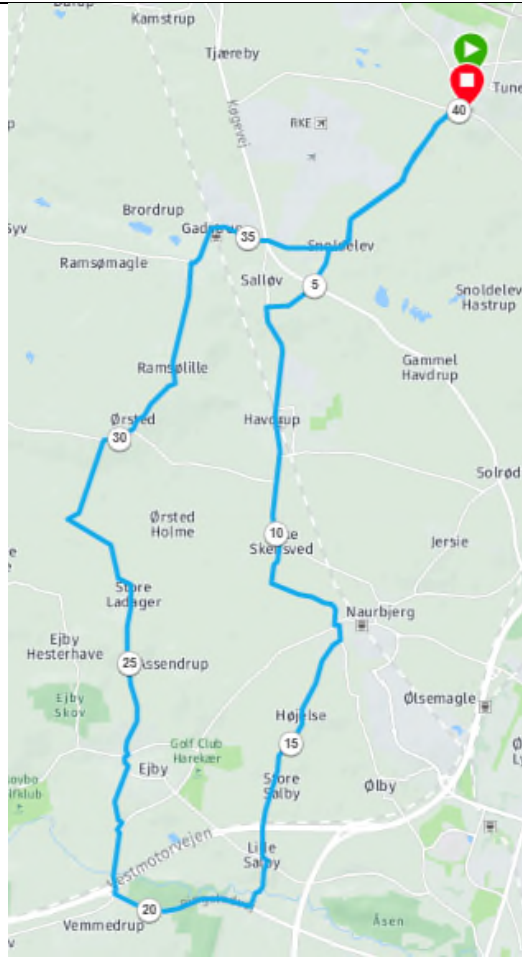

TCM Andre ruter for racercykler 2023.07.29

Tune – Snoldelev –
Lille Skensved –
Lellinge –
Vemmedrup –
Ørsted – Gadstrup
– Tune.
40 km.
171 hm.

<https://connect.garmin.com/modern/course/147724541>

Tune – Viby-
Gøderup – Tune.
42 km.
175 hm.