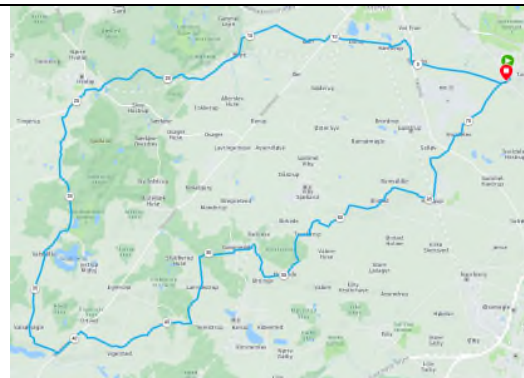

<https://connect.garmin.com/modern/course/147689444>